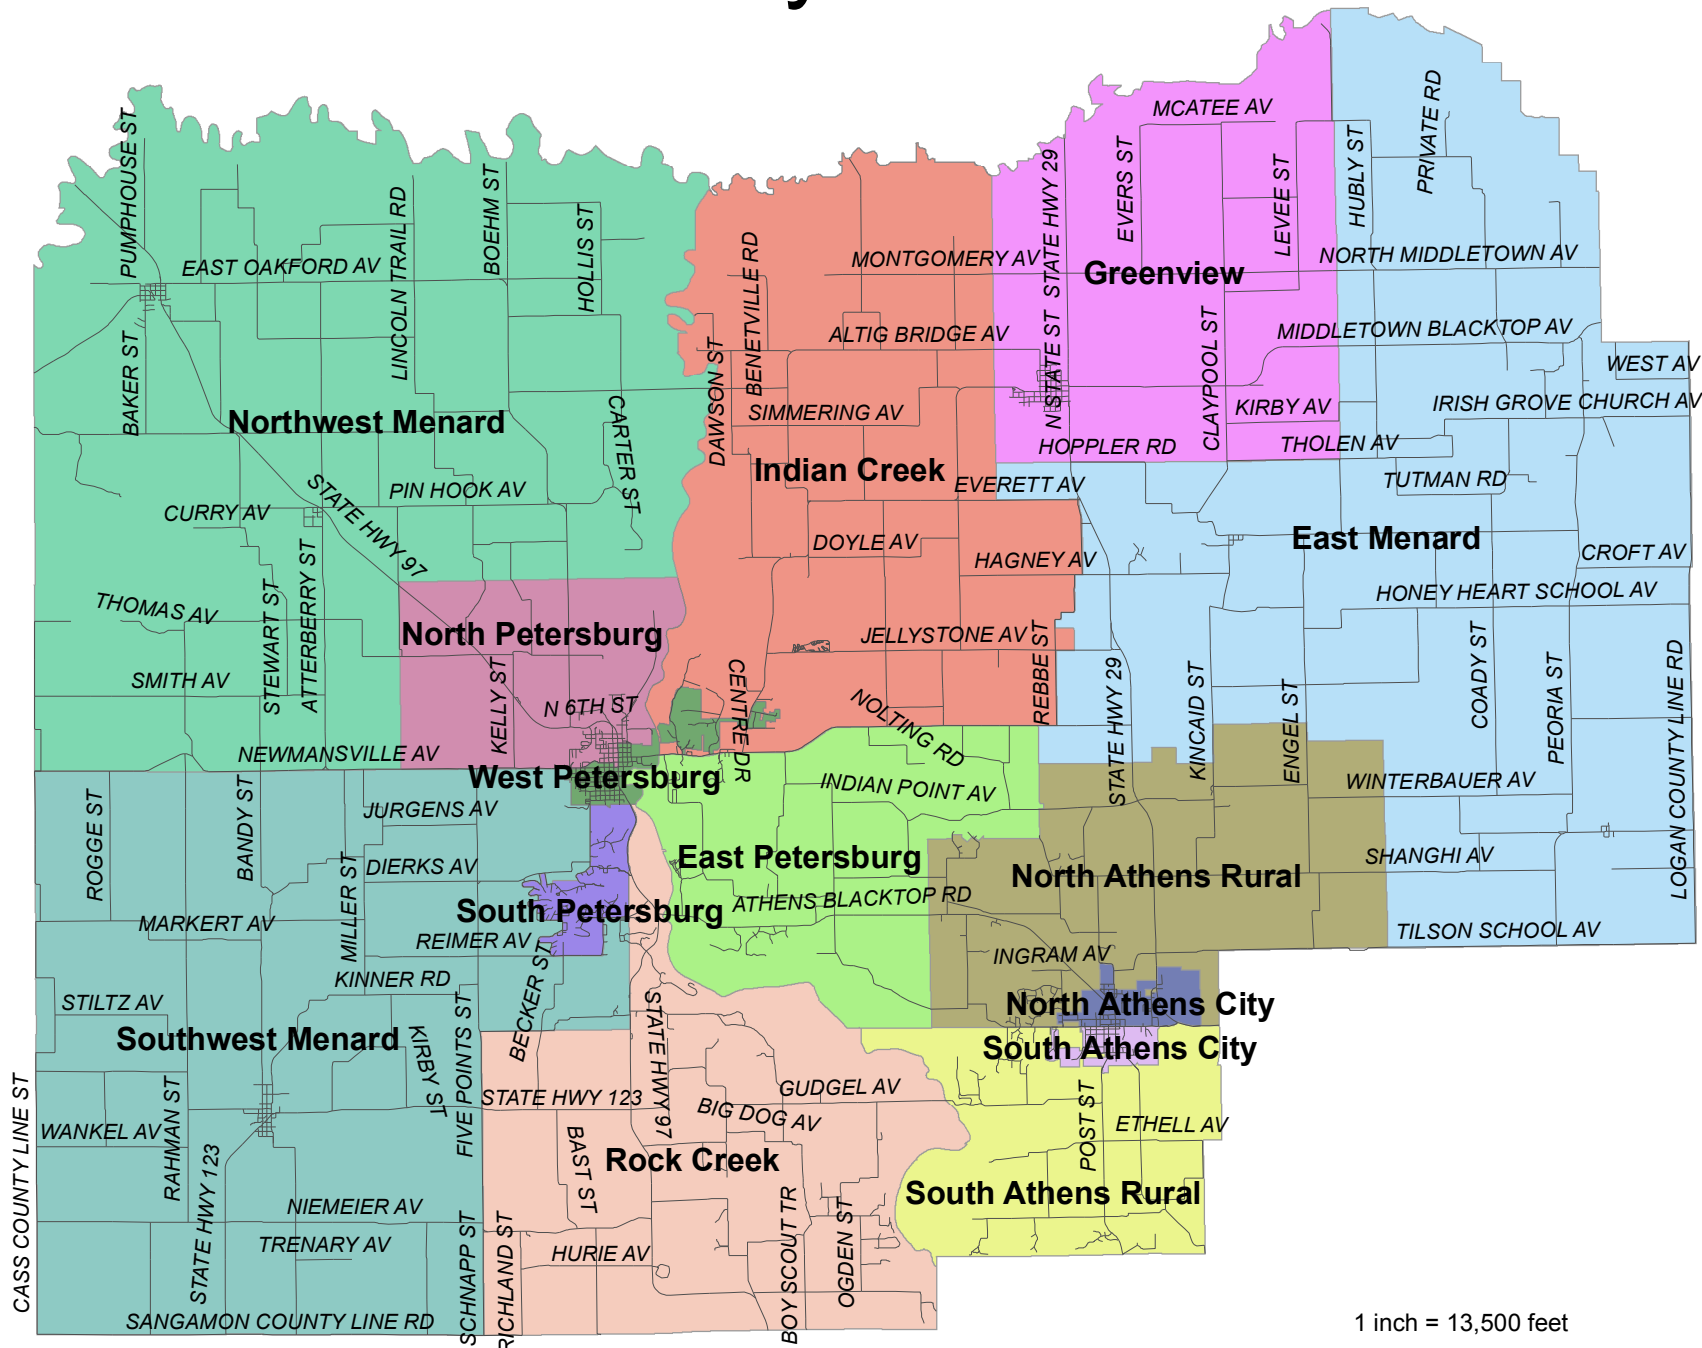

# Menard County Precincts

**Precinct**

	East Menard
	East Petersburg
	Greenville
	Indian Creek
	North Athens City
	North Athens Rural
	North Petersburg
	Northwest Menard
	Rock Creek
	South Athens City
	South Athens Rural
	South Petersburg
	Southwest Menard
	West Petersburg

1 inch = 13,500 feet